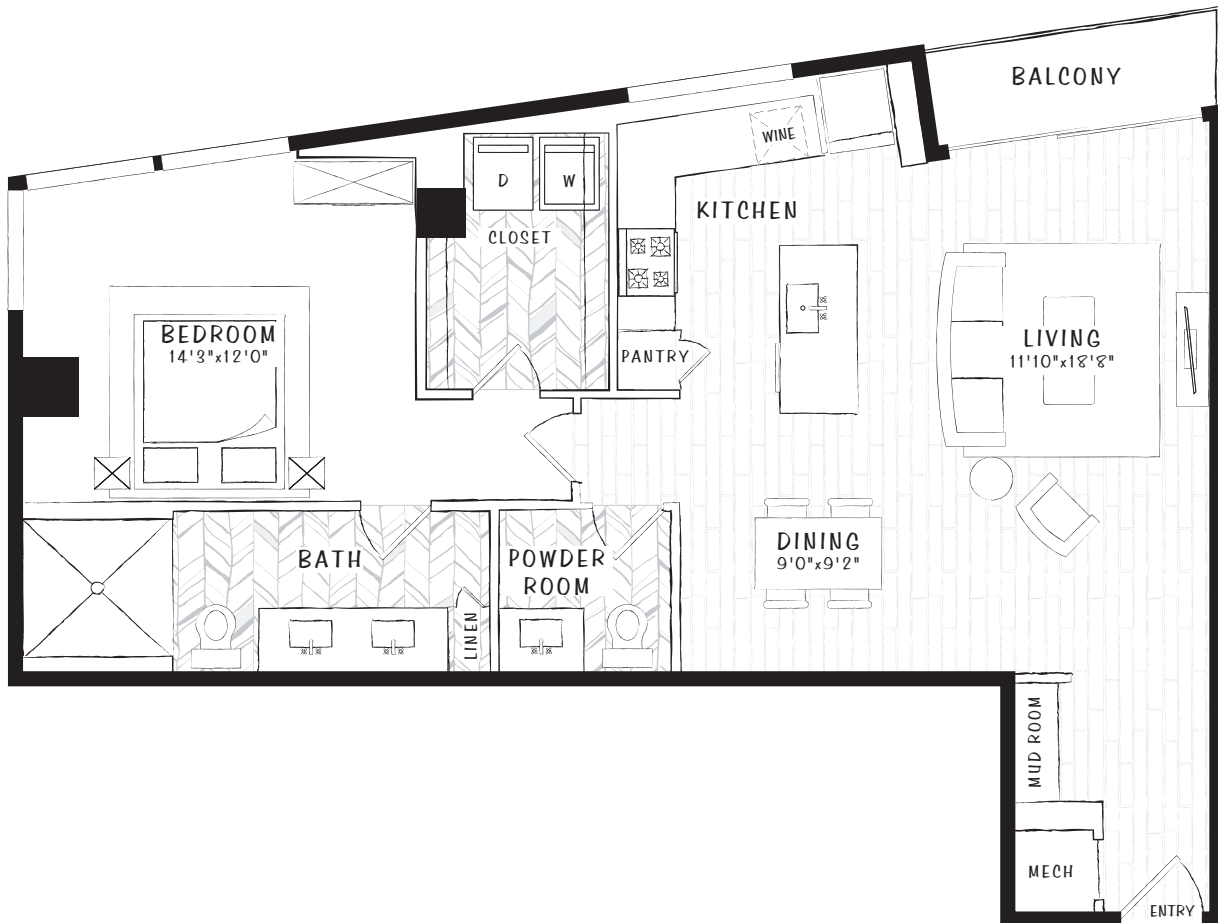

ASCENT

VICTORY PARK

A . 08

1 BED . 1.5 BATH

1003 SQFT

Floor plans are artist's rendering. All dimensions are approximate. Actual product and specifications may vary in dimension or detail. Not all features are available in every apartment. Prices and availability are subject to change. Please see a representative for details.