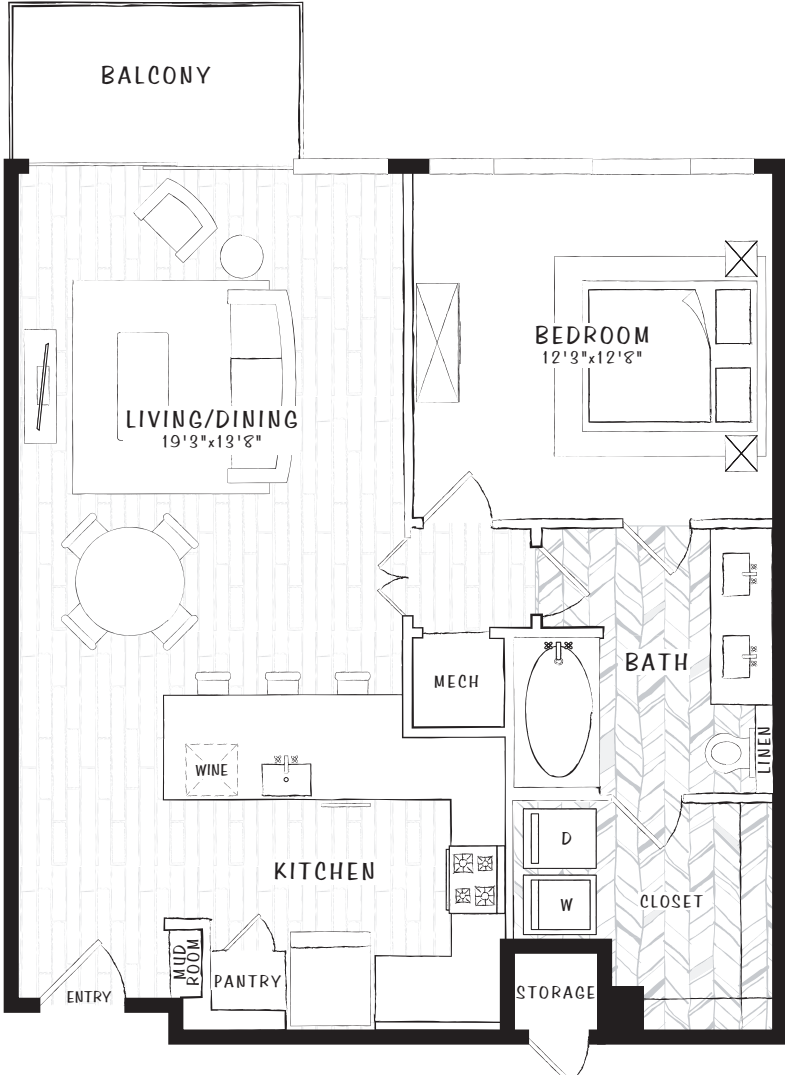

ASCENT

VICTORY PARK

A . 07

1 BED . 1 BATH

870 SQFT