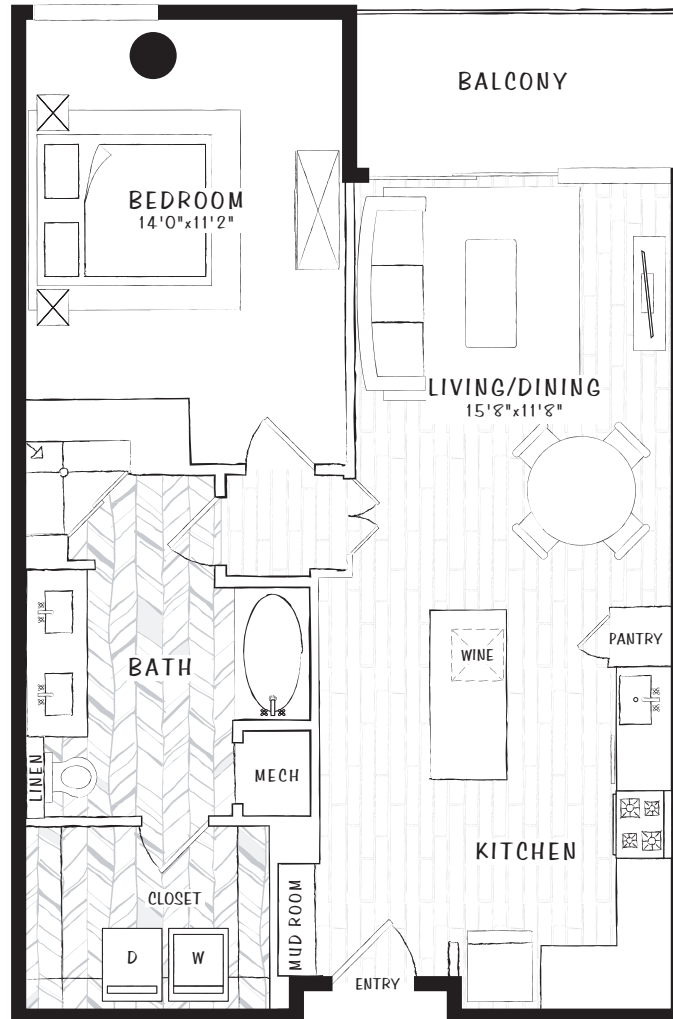

ASCENT

VICTORY PARK

A . 04A
ALT

1 BED . 1 BATH

845 SQFT

Floor plans are artist's rendering. All dimensions are approximate. Actual product and specifications may vary in dimension or detail. Not all features are available in every apartment. Prices and availability are subject to change. Please see a representative for details.