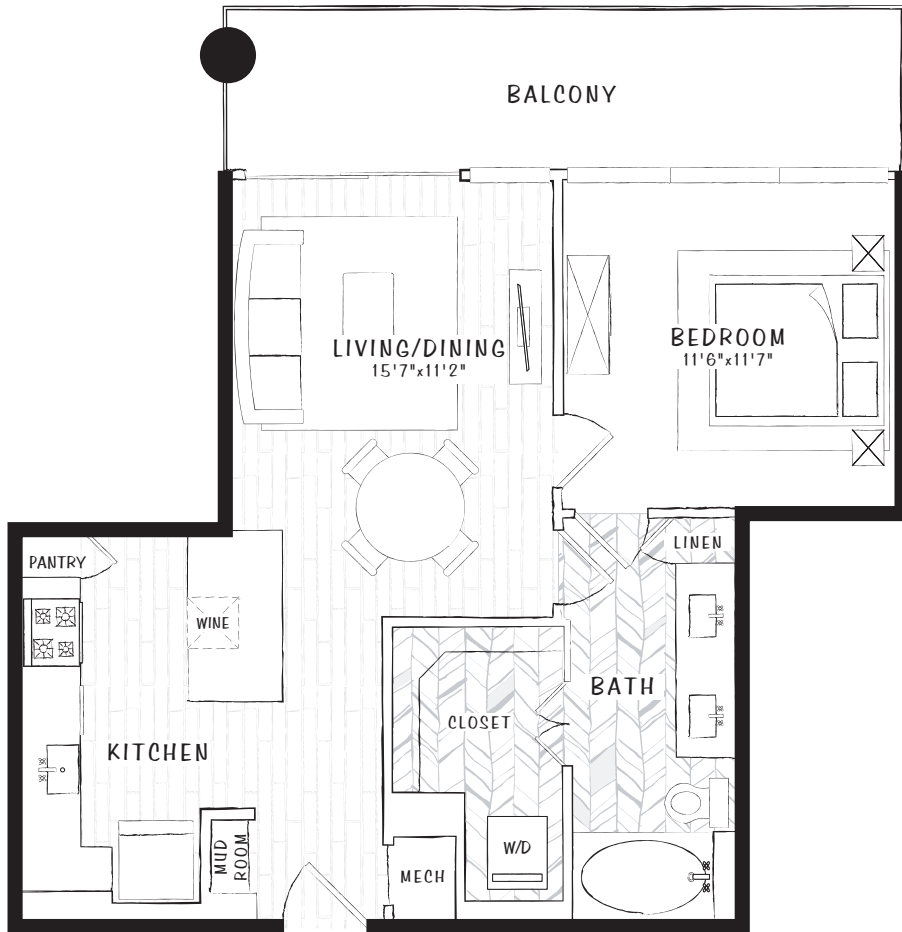

ASCENT

VICTORY PARK

A . 01

1 BED . 1 BATH

704 SQFT

Floor plans are artist's rendering. All dimensions are approximate. Actual product and specifications may vary in dimension or detail. Not all features are available in every apartment. Prices and availability are subject to change. Please see a representative for details.